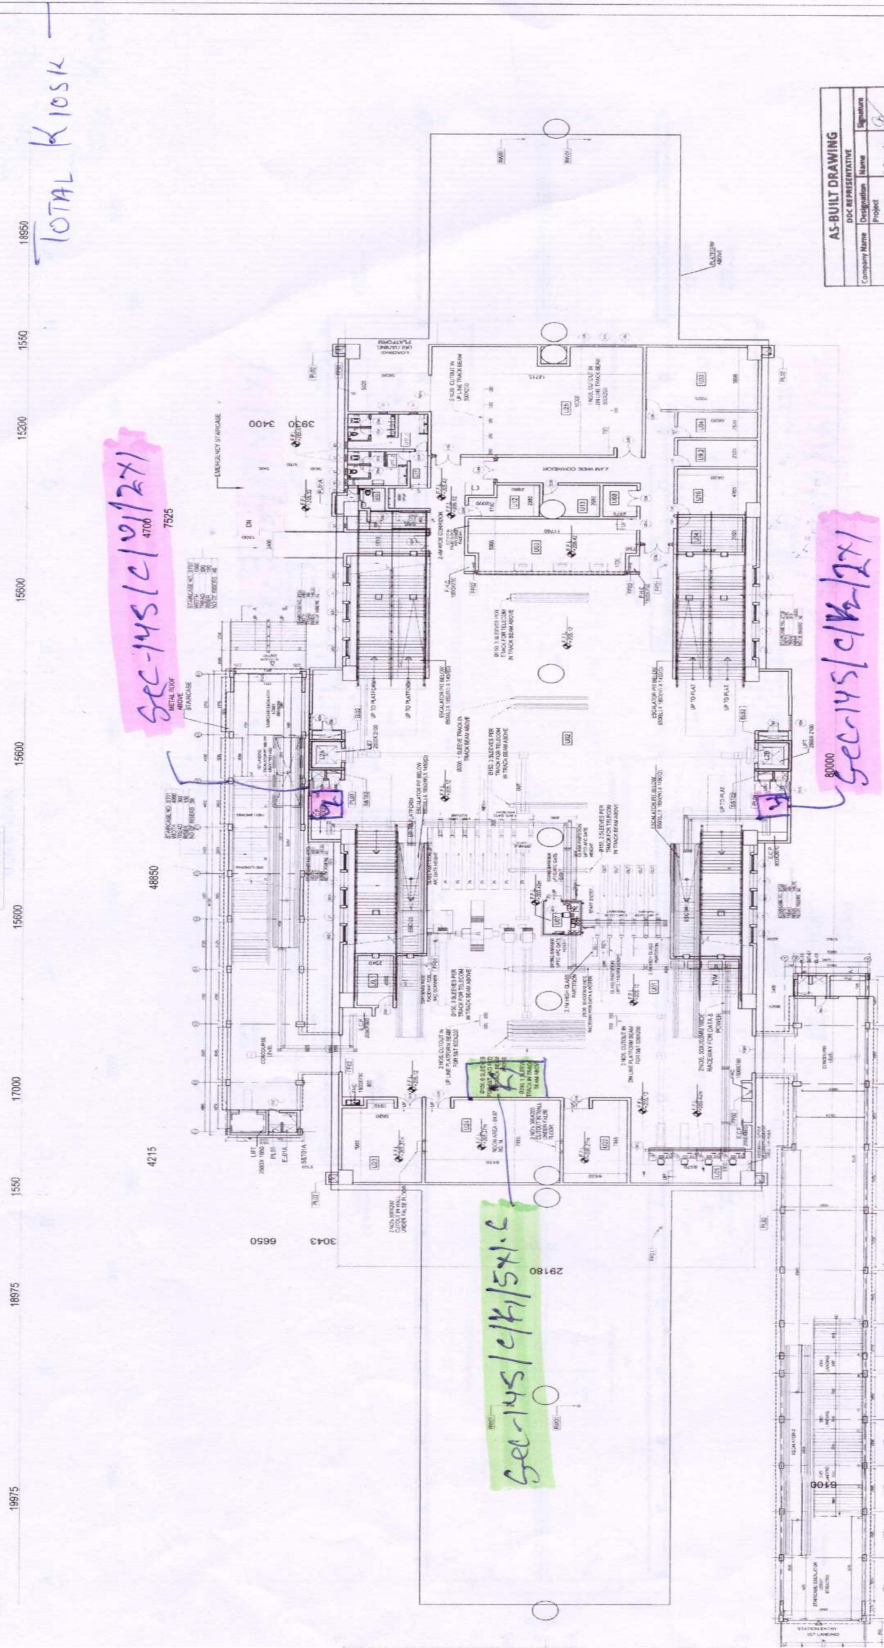

- VENDING MACHINE (0 To 05 Sqm)
 - Kiosk (5 To 10 Sqm)
 - Sec-145 (Concourse level)

All DIMENSION IN METER
 TOTAL V.M. - 2
 TOTAL KIOSK - 1

SECTOR: 147
 CH: 14342.005

AS-BUILT DRAWING			
Company Name	Description	Name	Signature